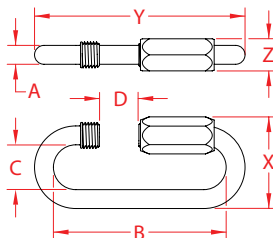

LONG QUICK LINK

316 STAINLESS STEEL

Import

Wire
Formed

| ITEM | A (size) | B | C | D | X (height) | Y (length) | Z (width) | WLL (lb) | WT (lb) | PACKAGING TYPE | EACH (qty) | INNER (qty) | CARTON (qty) | UPC |
|------------|-------------|-------|-------|-------|---------------|---------------|--------------|-------------|------------|-------------------|---------------|----------------|-----------------|--------------|
| S0160-LA03 | 1/8" | 1.50" | 0.34" | 0.34" | 0.77" | 1.81" | 0.27" | 200 | 0.02 | POLYBAG | 1 | 10 | 500 | 791506034698 |
| S0160-LA04 | 5/32" | 1.76" | 0.46" | 0.47" | 0.86" | 2.04" | 0.31" | 300 | 0.03 | POLYBAG | 1 | 10 | 500 | 791506034704 |
| S0160-LA05 | 3/16" | 2.05" | 0.52" | 0.52" | 1.00" | 2.47" | 0.35" | 880 | 0.05 | POLYBAG | 1 | 10 | 500 | 791506034711 |
| S0160-LA06 | 1/4" | 2.31" | 0.58" | 0.58" | 1.15" | 2.73" | 0.42" | 1,200 | 0.09 | POLYBAG | 1 | 10 | 400 | 791506034728 |
| S0160-LA08 | 5/16" | 2.83" | 0.67" | 0.67" | 1.48" | 3.48" | 0.53" | 2,100 | 0.19 | POLYBAG | 1 | 10 | 150 | 791506034735 |
| S0160-LA09 | 3/8" | 3.03" | 0.75" | 0.75" | 1.62" | 3.76" | 0.57" | 2,700 | 0.26 | POLYBAG | 1 | 10 | 100 | 791506034742 |
| S0160-LA10 | 7/16" | 3.38" | 0.81" | 0.81" | 1.80" | 4.09" | 0.63" | 3,500 | 0.34 | POLYBAG | 1 | 5 | 100 | 791506034759 |
| S0160-LA12 | 1/2" | 3.94" | 0.92" | 0.92" | 2.05" | 4.92" | 0.71" | 4,800 | 0.57 | POLYBAG | 1 | 1 | 50 | 791506034766 |
| S0160-LA14 | 9/16" | 4.50" | 1.05" | 1.05" | 2.35" | 5.75" | 0.86" | 6,800 | 0.96 | POLYBAG | 1 | 1 | 25 | 791506034773 |
| S0160-LA16 | 5/8" | 5.08" | 1.16" | 1.16" | 2.65" | 6.40" | 1.02" | 8,800 | 1.43 | POLYBAG | 1 | 1 | 20 | 791506034780 |
| S0160-LA18 | 3/4" | 5.53" | 1.28" | 1.28" | 3.06" | 6.94" | 1.19" | 10,800 | 2.00 | POLYBAG | 1 | 1 | 10 | 791506034797 |

NOTE:
ALL DIMENSIONS ARE NOMINAL (+/- 3%) AND ARE SUBJECT TO CHANGE WITHOUT NOTICE.